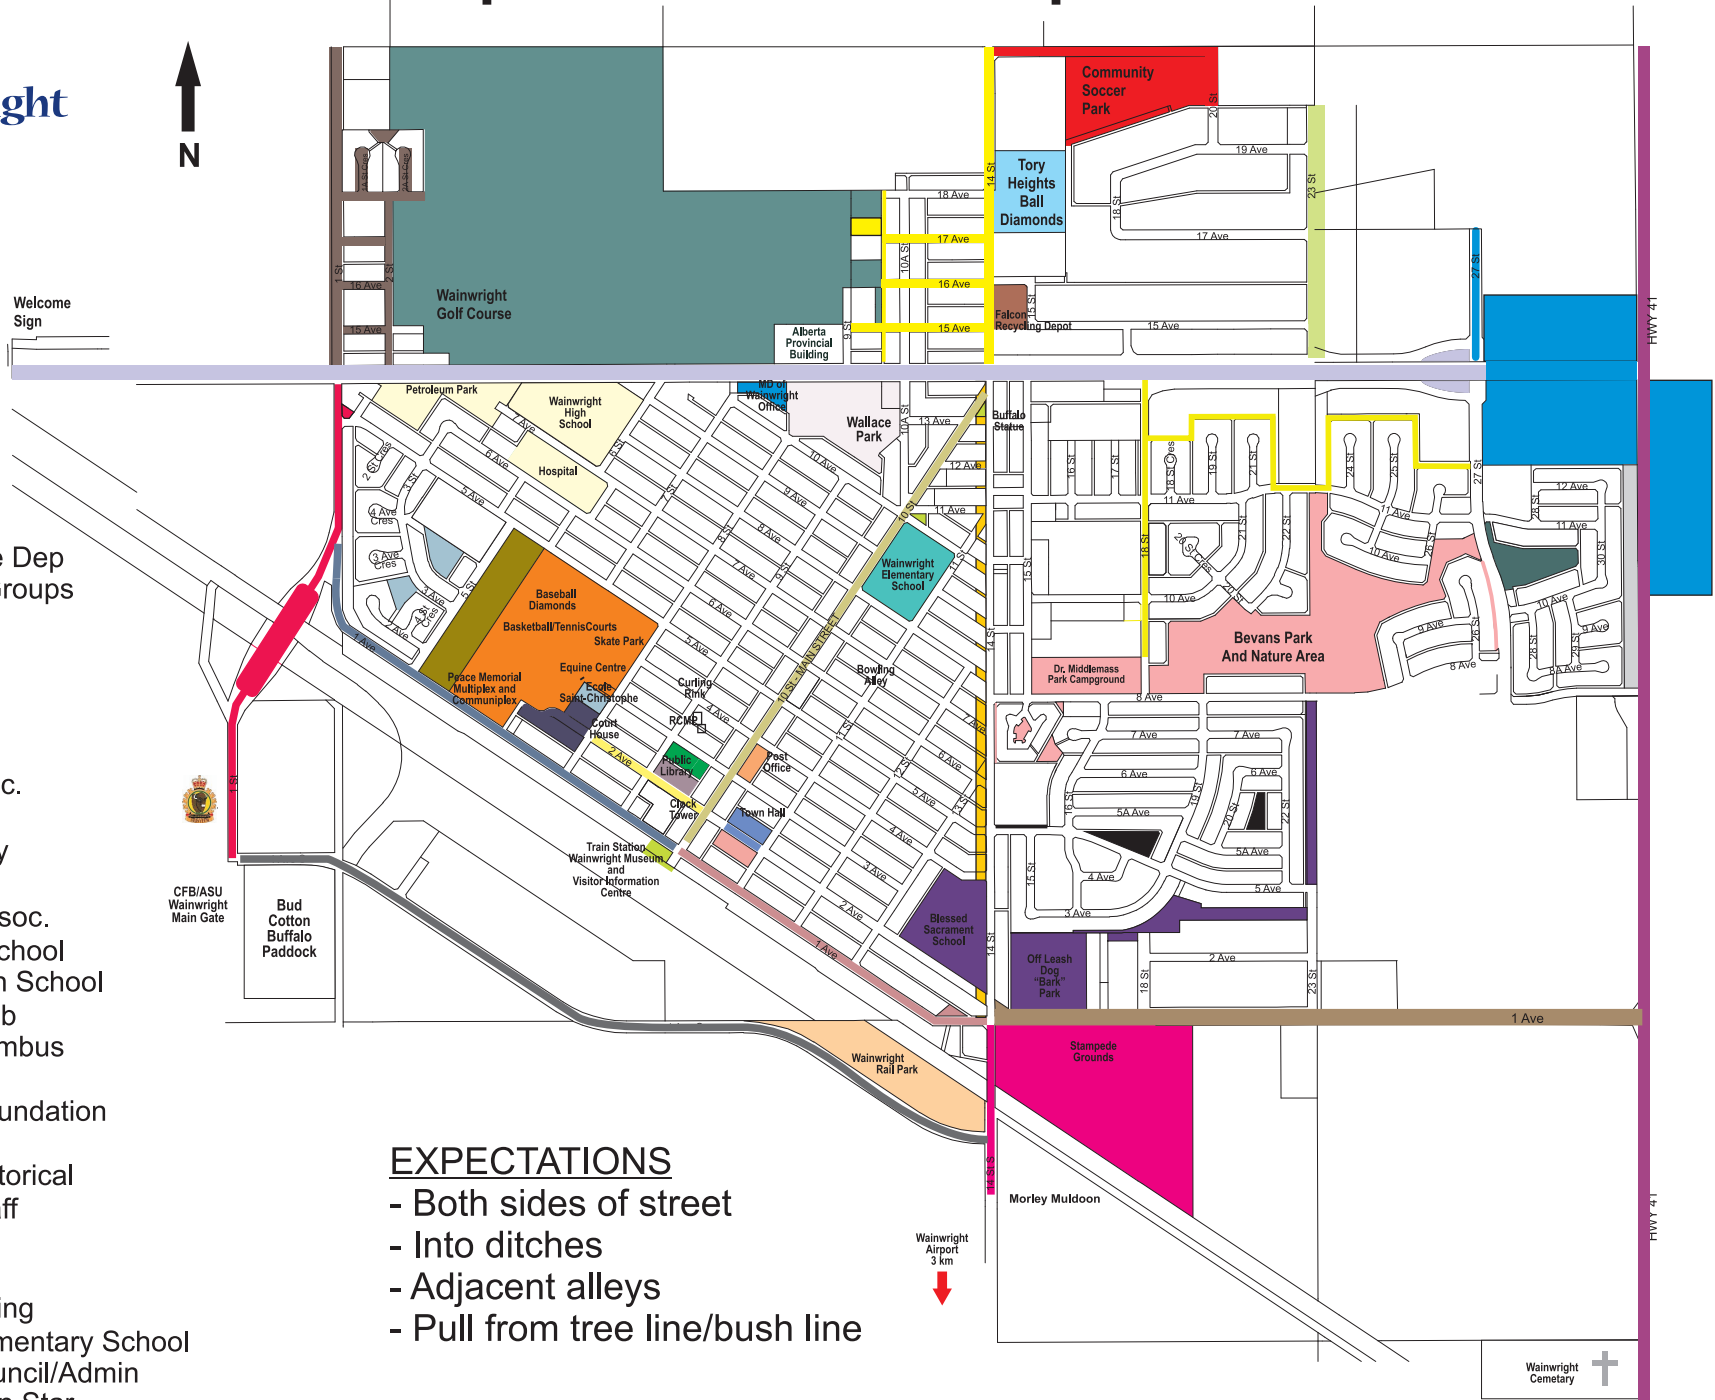

**Town of Wainwright  
Town Map**

# Wainwright Pitches In Public Spaces Litter Pick-up Week

- CIB
- Rotary
- Minor Hockey
- Falcon
- Ball Teams
- Soccer Assoc.
- CFB
- BSS
- 4H
- WW & CFB Fire Dep
- Church Youth Groups
- FCSS
- Girl Guides
- Cadets
- Scouts
- Elks
- Stampede Assoc.
- Legion
- Dance Academy
- Lacrosse
- Prairie Rose Assoc.
- Francophone School
- Wainwright High School
- Gymnastics Club
- Knights of Columbus
- Kinsmen
- Buffalo Park Foundation
- Quota Club
- Battle River Historical
- CPlex/PMM Staff
- Library
- Golf Club
- Provincial Building
- Wainwright Elementary School
- Town & MD Council/Admin
- Masonic/Eastern Star
- Railway Preservation Society

- EXPECTATIONS**
- Both sides of street
  - Into ditches
  - Adjacent alleys
  - Pull from tree line/bush line

Wainwright Cemetery